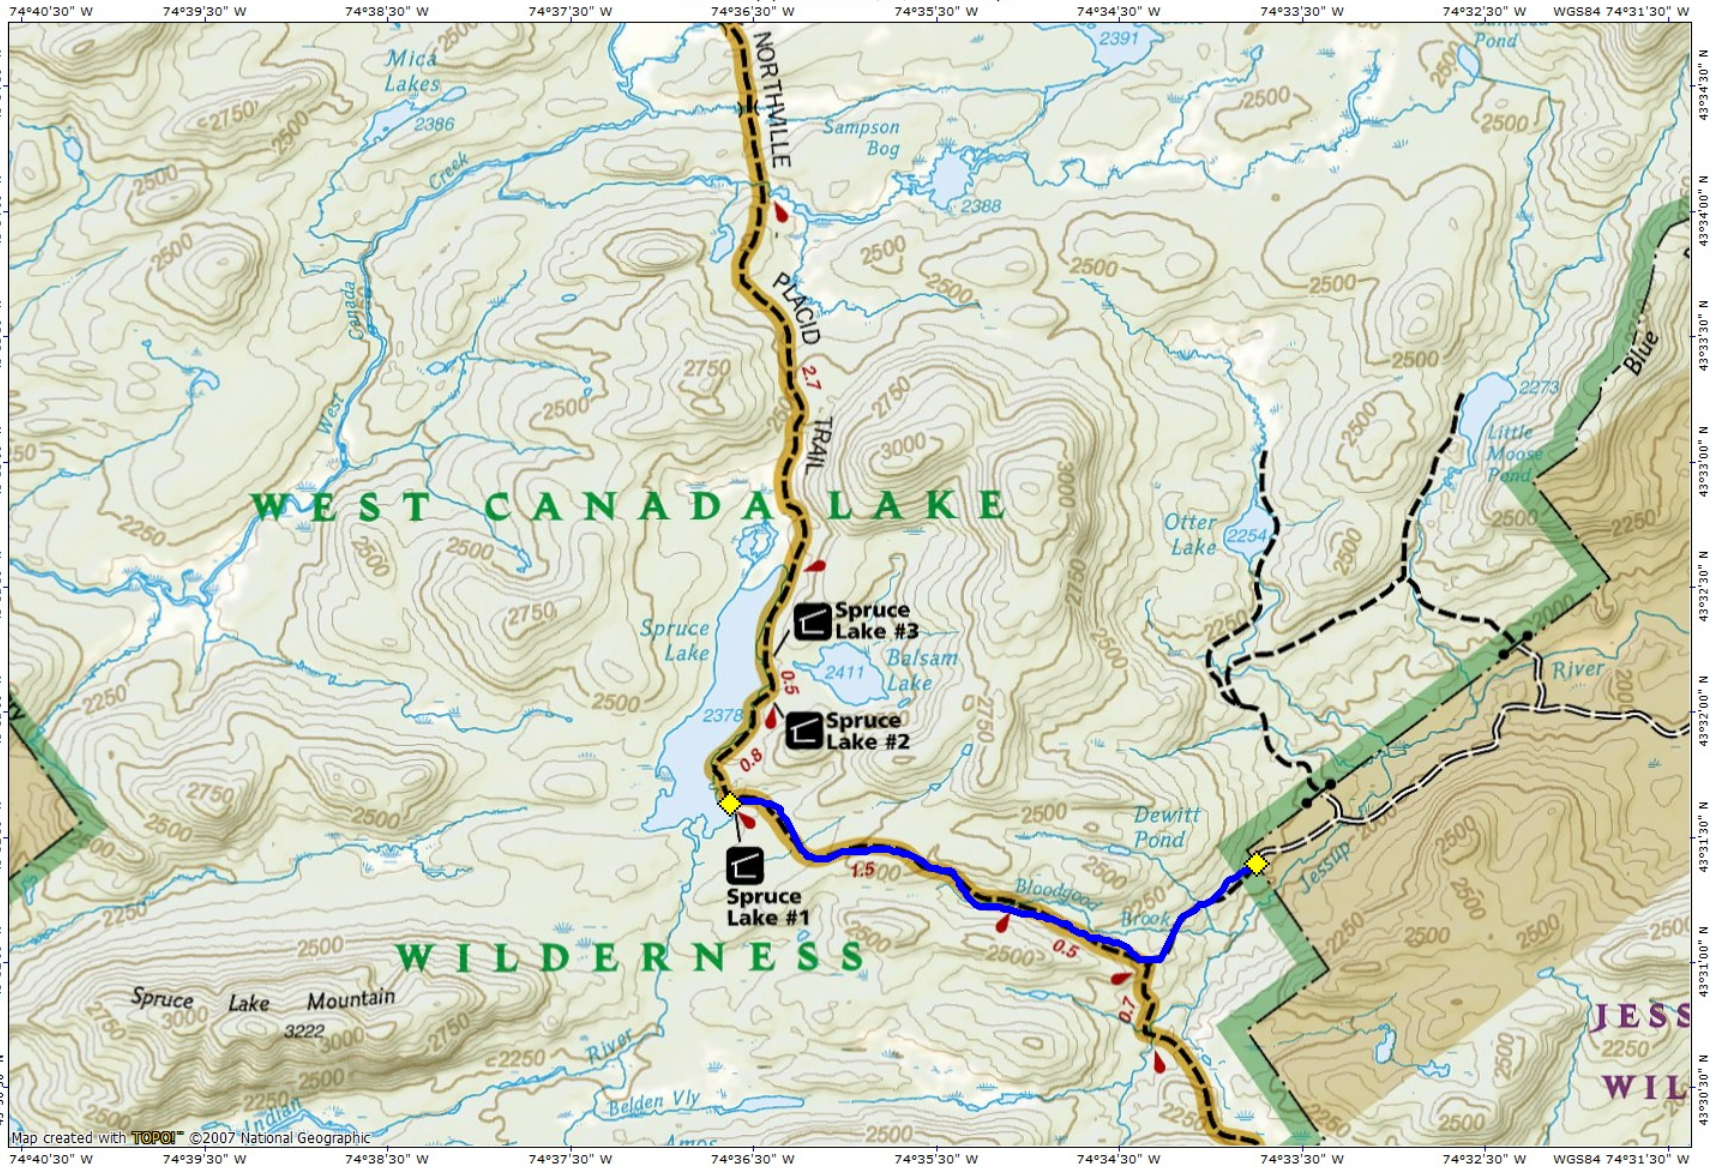

TOPO! map printed on 11/26/15 from ".tpo"

Map created with TOPO! ©2007 National Geographic

MN | TN

13 1/2°

11/26/15