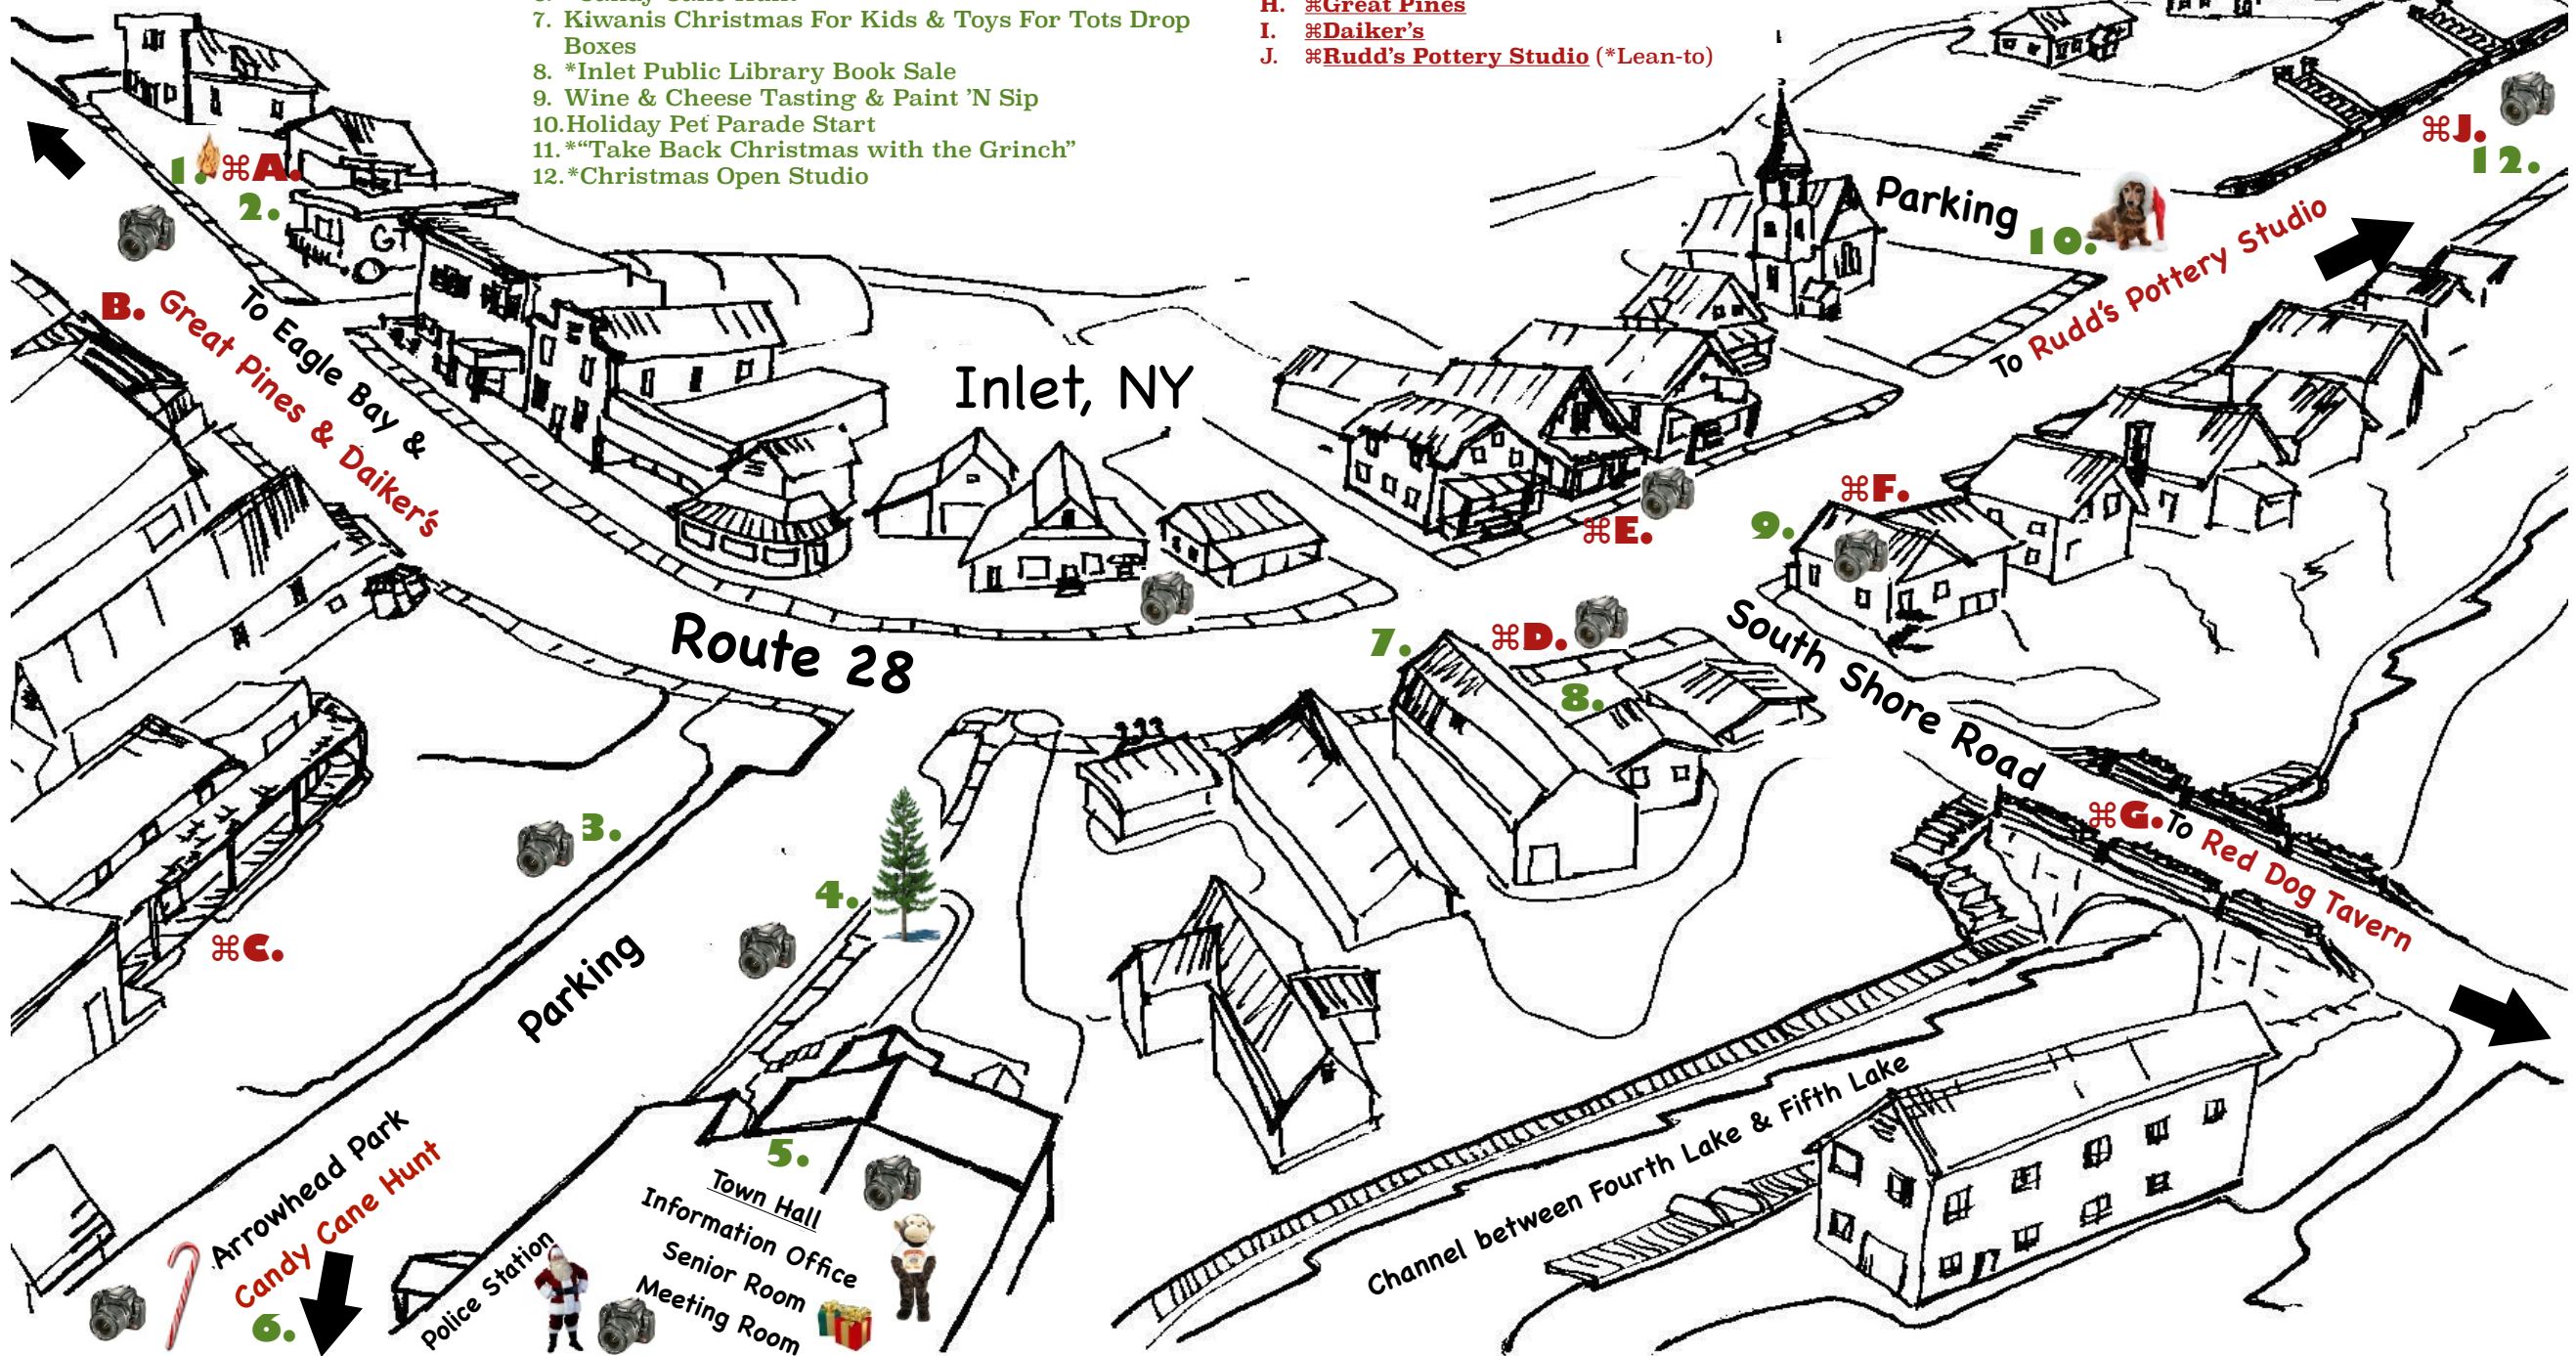

1. *Warming Station
2. Hammered Dulcimer & Guitar
3. *Adirondack Reader Archway
4. *Pet Parade Finish & Tree Lighting
5. *Noah's Ark Animal Workshop, Santa's Mailbox, Film Festival & Santa
6. *Candy Cane Hunt
7. Kiwanis Christmas For Kids & Toys For Tots Drop Boxes
8. *Inlet Public Library Book Sale
9. Wine & Cheese Tasting & Paint 'N Sip
10. Holiday Pet Parade Start
11. *"Take Back Christmas with the Grinch"
12. *Christmas Open Studio

- A. 🍷Mountain & Main
- B. 🍷Mary's Gift Shop & White Pine Bakery
- C. 🍷Adirondack Reader w/🍷French Louie ADK Sports 🍷Paid IABA Member
- D. 🍷Inlet Public Library (*Tree Inside)
- E. 🍷Inlet Department Store (*Window Display)
- F. 🍷Screamers Eagle/Matt's Draft House
- G. 🍷Red Dog Tavern
- H. 🍷Great Pines
- I. 🍷Daiker's
- J. 🍷Rudd's Pottery Studio (*Lean-to)

📷 *Photo Op
 🍷H.

Arrowhead Park
 Candy Cane Hunt
 6. 📷

Town Hall
 Information Office
 Senior Room
 Meeting Room
 Police Station

Inlet, NY

Route 28

South Shore Road

Channel between Fourth Lake & Fifth Lake

Parking

To Rudd's Pottery Studio

To Red Dog Tavern

To Eagle Bay & Daiker's